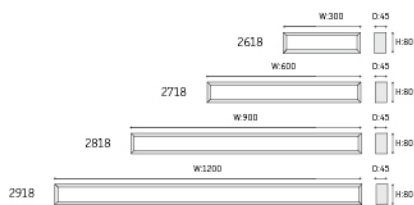

2618/2718/2818/2918

Bathroom lamp with light ups and down, you can install on two size of mirror in your bathroom.

LED: High voltage LED module/HONGLI or EPISTAR(SMD 2835 LED)

PF: >0.5

RA: >80

Input voltage: 220~240V 50/60Hz

Warranty: 3 years

CCT: 3000K

Energy efficiency: Variable LED lamps of the efficiency class A

Chrome

Article no.	Description.	Features.	Lumens.
2618	LED Mirror Lamp	Aluminium shell+Acrylic cover/SMD LED 10W	230lm
2718	LED Mirror Lamp	Aluminium shell+Acrylic cover/SMD LED 15W	660lm
2818	LED Mirror Lamp	Aluminium shell+Acrylic cover/SMD LED 20W	990lm
2918	LED Mirror Lamp	Aluminium shell+Acrylic cover/SMD LED 36W	1760lm