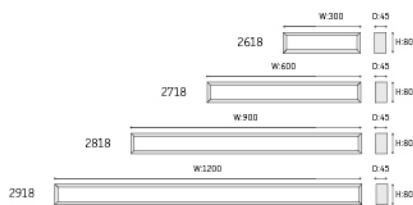

2618/2718/2818/2918

Bathroom lamp with light ups and down, you can install on two size of mirror in your bathroom.

LED: High voltage LED module/HONGLI or EPISTAR(SMD 2835 LED)  
 PF: >0.5  
 RA: >80  
 Input voltage: 220~240V 50/60Hz  
 Warranty: 3 years  
 CCT: 3000K  
 Energy efficiency: Variable LED lamps of the efficiency class A

Chrome

Article no.	Description.	Features.	Lumens.
2618	LED Mirror Lamp	Aluminium shell+Acrylic cover/SMD LED 10W	230lm
2718	LED Mirror Lamp	Aluminium shell+Acrylic cover/SMD LED 15W	660lm
2818	LED Mirror Lamp	Aluminium shell+Acrylic cover/SMD LED 20W	990lm
2918	LED Mirror Lamp	Aluminium shell+Acrylic cover/SMD LED 36W	1760lm