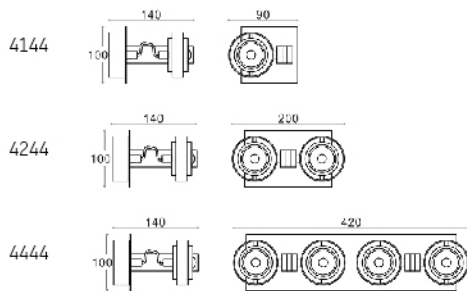

4144/4244/4444

Mechanical spot lamp , can adjust to all angle, as you like, suitable for bathroom.

Input voltage: 220~240V 50/60Hz

Warranty: 3 years

Article no.	Description.	Features.	Lumens.
4144	Spot light	Iron shell / GV10 / 1 X 35W MAX	
4244	Spot light	Iron shell / GV10 / 2 X 35W MAX	
4444	Spot light	Iron shell / GV10 / 4 X 35W MAX	