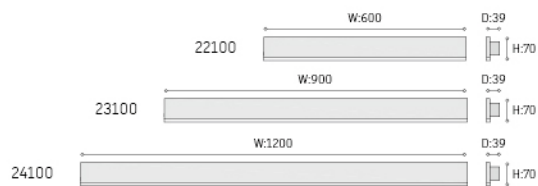

**PF:** >0.5

**RA:** >80

**Input voltage:** 220~240V 50/60Hz

**Warranty:** 3 years

**CCT:** 3000K

**Energy efficiency:** Variable LED lamps of the efficiency class A

| Article no. | Description.    | Features.                                  | Lumens. |
|-------------|-----------------|--|---------|
| 22100       | LED Mirror Lamp | Aluminum shell+Acrylic cover / SMD LED 8W  | 270lm   |
| 23100       | LED Mirror Lamp | Aluminum shell+Acrylic cover / SMD LED 12W | 405lm   |
| 24100       | LED Mirror Lamp | Aluminum shell+Acrylic cover / SMD LED 16W | 540lm   |