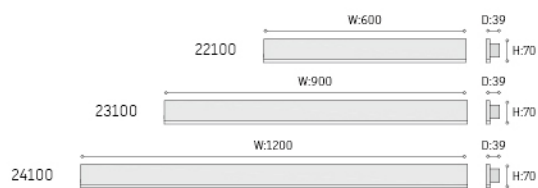

PF: >0.5

RA: >80

Input voltage: 220~240V 50/60Hz

Warranty: 3 years

CCT: 3000K

Energy efficiency: Variable LED lamps of the efficiency class A

Article no.	Description.	Features.	Lumens.
22100	LED Mirror Lamp	Aluminum shell+Acrylic cover / SMD LED 8W	270lm
23100	LED Mirror Lamp	Aluminum shell+Acrylic cover / SMD LED 12W	405lm
24100	LED Mirror Lamp	Aluminum shell+Acrylic cover / SMD LED 16W	540lm