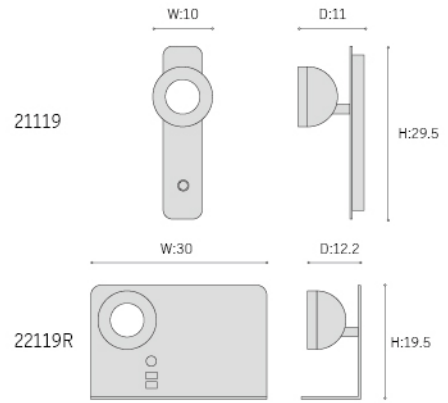

LED: High voltage LED module/HONGLI or EPISTAR(SMD 2835 LED)

PF: >0.5

RA: >80

Input voltage: 220~240V 50/60Hz

Warranty: 3 years

CCT: 3000K

Energy efficiency: Variable LED lamps of the efficiency class A

Matt White

Sand White

Article no.	Description.	Features.	Lumens.
21119	LED Wall Light	Iron shell / SMD LED 6W 4000K	300lm
22119R	LED Wall Light	Iron shell / SMD LED 6W 4000K	300lm