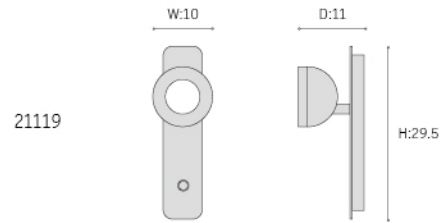

LED: High voltage LED module/HONGLI or EPISTAR(SMD 2835 LED)

PF: >0.5

RA: >80

Input voltage: 220~240V 50/60Hz

Warranty: 3 years

CCT: 3000K

Energy efficiency: Variable LED lamps of the efficiency class A

Matt White

Sand White

Article no.	Description.	Features.	Lumens.
21119	LED Wall Light	Iron shell / SMD LED 6W 4000K	300lm
22119R	LED Wall Light	Iron shell / SMD LED 6W 4000K	300lm