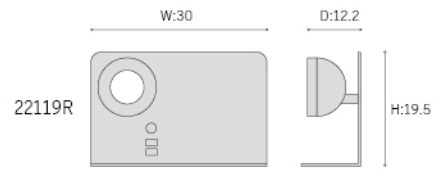

LED: High voltage LED module/HONGLI or EPISTAR(SMD 2835 LED)

PF: >0.5

RA: >80

Input voltage: 220~240V 50/60Hz

Warranty: 3 years

CCT: 3000K

Energy efficiency: Variable LED lamps of the efficiency class A

Matt White

Sand White

Article no.	Description.	Features.	Lumens.
21119	LED Wall Light	Iron shell / SMD LED 6W 4000K	300lm
22119R	LED Wall Light	Iron shell / SMD LED 6W 4000K	300lm