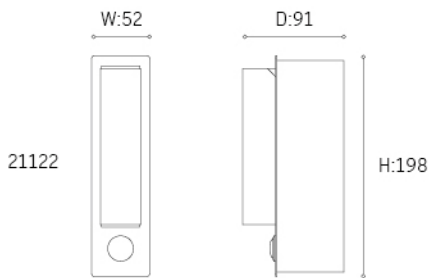

21122

Embedded reading lamp, can adjust to all direction as you like, can meet all the habited of readers.

- LED: High voltage LED module/HONGLI or EPISTAR(SMD 2835 LED)
- PF: >0.5
- RA: >80
- Input voltage: 220~240V 50/60Hz
- Warranty: 3 years
- CCT: 2700K
- Energy efficiency: Variable LED lamps of the efficiency class A

Article no.	Description.	Features.	Lumens.
21122	LED Wall Light	Aluminium and Iron shell / SMD LED 6W 2700K	320lm