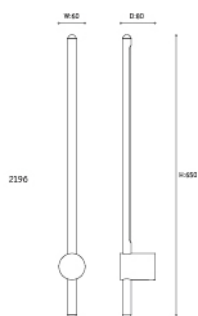

2196

Backlight can use for bathroom and bedroom, the angle of the light can be adjustable.

Chrome Brushed brass