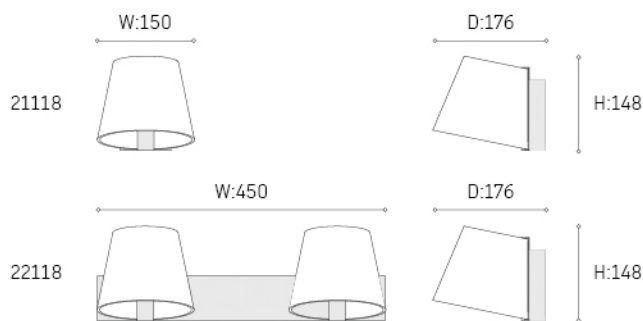

LED: High voltage LED module/HONGLI or EPISTAR(SMD 2835 LED)

PF: >0.5

RA: >80

Input voltage: 220~240V 50/60Hz

Warranty: 3 years

CCT: 3000K

Energy efficiency: Variable LED lamps of the efficiency class A

Article no.	Description.	Features.	Lumens.
21118	LED Mirior Lamp	Aluminium and Zinc Alloy shell+Acrylic cover/SMD LED 10W	900lm
22118	LED Mirior Lamp	Aluminium and Zinc Alloy shell+Acrylic cover/SMD LED 19W	1650lm