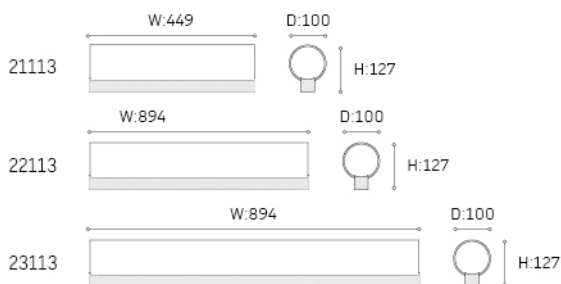

LED: High voltage LED module/HONGLI or EPISTAR(SMD 2835 LED)

PF: >0.5

RA: >80

Input voltage: 220~240V 50/60Hz

Warranty: 3 years

CCT: 3000K

Energy efficiency: Variable LED lamps of the efficiency class A

Article no.	Description.	Features.	Lumens.
21113	LED Mirior Lamp	Aluminium and Zinc Alloy shell+Acrylic cover/SMD LED 12W	500lm
22113	LED Mirior Lamp	Aluminium and Zinc Alloy shell+Acrylic cover/SMD LED 17W	800lm
23113	LED Mirior Lamp	Aluminium and Zinc Alloy shell+Acrylic cover/SMD LED 21W	900lm