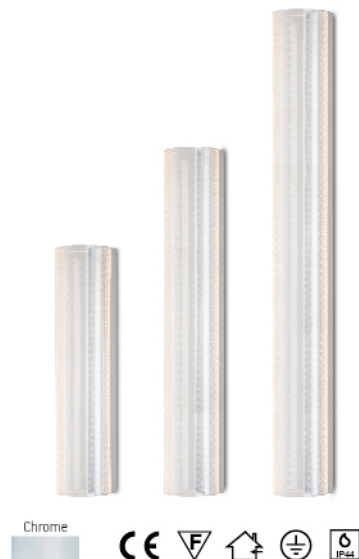

21113/22113/23113

A simple modern style round wall lamp, typical clean and simple round design with photo logy oval acrylic lightguide technology, let you feel in the brilliant start night, this fixture come out with IP44 water proof and different length you can choose.

LED: High voltage LED module/HONGLI or EPISTAR(SMD 2835 LED)

PF: >0.5

RA: >80

Input voltage: 220~240V 50/60Hz

Warranty: 3 years

CCT: 3000K

Energy efficiency: Variable LED lamps of the efficiency class A

Article no.	Description.	Features.	Lumens.
21113	LED Mirior Lamp	Aluminium and Zinc Alloy shell+Acrylic cover/SMD LED 12W	500lm
22113	LED Mirior Lamp	Aluminium and Zinc Alloy shell+Acrylic cover/SMD LED 17W	800lm
23113	LED Mirior Lamp	Aluminium and Zinc Alloy shell+Acrylic cover/SMD LED 21W	900lm