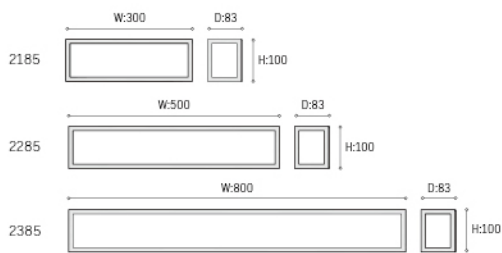

2185

This is a IP44 waterproof simple and typical rectangle wall lamp with 5 sides light on, can supplement comfortable light, make you have full enough light on your face.

LED: High voltage LED module/HONGLI or EPISTAR(SMD 2835 LED)
 PF: >0.5
 RA: >80
 Input voltage: 220~240V 50/60Hz
 Warranty: 3 years
 CCT: 3000K
 Energy efficiency: Variable LED lamps of the efficiency class A

Chrome

Article no.	Description.	Features.	Lumens.
2185	LED Wall Light	Iron shell+PC cover/SMD LED 12W	740lm
2285	LED Wall Light	Iron shell+PC cover/SMD LED 18W	1100lm
2385	LED Wall Light	Iron shell+PC cover/SMD LED 24W	1360lm