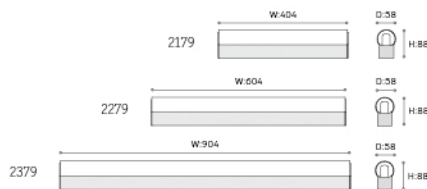

Article no.	Description.	Features.	Lumens.
2179	Mirror Lamp	Aluminium shell+PC cover/G9 3X33W	
2279	Mirror Lamp	Aluminium shell+PC cover/G9 4X33W	
2379	Mirror Lamp	Aluminium shell+PC cover/G9 5X33W	