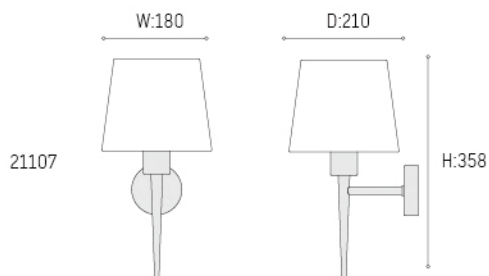

21107

A double cloths fabric shade trapezoid wall lamp, soft and smooth shade combine with the strong quality metal, give you a difference fashion style.

Input voltage: 220~240V 50/60Hz

Warranty: 3 years

Article no.	Description.	Features.	Lumens.
21107	Wall Light	Iron and Cloth shell+Pc cover / E27 40W	