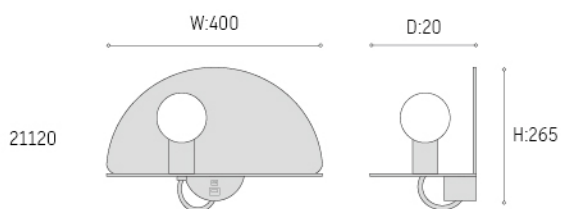

21120

IYUWEI^{Lighting}
TESDON

A multifunction wall lamp with USB and Type-C charger. Useful and fashionable, it is suitable for bedroom and reading room where ever you like.

Input voltage: 220~240V 50/60Hz

Warranty: 3 years

Matt White Sand White

Article no.	Description.	Features.	Lumens.
21120	Wall Light	Iron shell / E27	