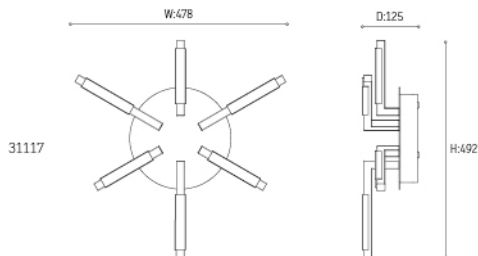

31117

A ceiling light with enjoyment, there are in total 6pcs metal arm can be adjustable by yourself to difference style as you like, please give play to your imagination, let the lamp no longer humdrum and more unique. It is suitable in bathroom and bedroom with IP44 waterproof.

LED: High voltage LED module/HONGLI or EPISTAR(SMD 2835 LED)

PF: >0.5

RA: >80

Input voltage: 220~240V 50/60Hz

Warranty: 3 years

CCT: 3000K

Energy efficiency: Variable LED lamps of the efficiency class A

| Article no. | Description. | Features. | Lumens. |
|-------------|------------------|--|---------|
| 31117 | LED Ceiling Lamp | Aluminium and Zinc Alloy shell+Acrylic cover/SMD LED 27W | 2530lm |