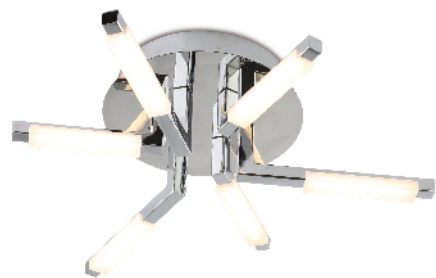

31117

A ceiling light with enjoyment, there are in total 6pcs metal arm can be adjustable by yourself to difference style as you like, please give play to your imagination, let the lamp no longer humdrum and more unique. It is suitable in bathroom and bedroom with IP44 waterproof.

LED: High voltage LED module/HONGLI or EPISTAR(SMD 2835 LED)

PF: >0.5

RA: >80

Input voltage: 220~240V 50/60Hz

Warranty: 3 years

CCT: 3000K

Energy efficiency: Variable LED lamps of the efficiency class A

| Article no. | Description. | Features. | Lumens. |
|-------------|------------------|--|---------|
| 31117 | LED Ceiling Lamp | Aluminium and Zinc Alloy shell+Acrylic cover/SMD LED 27W | 2530lm |