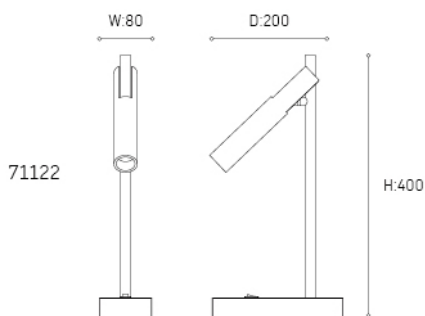

71122

Bedroom table light, can adjust the light effect easy as you like.

LED: High voltage LED module/HONGLI or EPISTAR(SMD 2835 LED)

PF: >0.5

RA: >80

Input voltage: 220~240V 50/60Hz

Warranty: 3 years

CCT: 2700K

Energy efficiency: Variable LED lamps of the efficiency class A

Black sand

Article no.	Description.	Features.	Lumens.
71122	LED Desk Lamp	Aluminium and Iron shell / SMD LED 6W 2700K	320lm