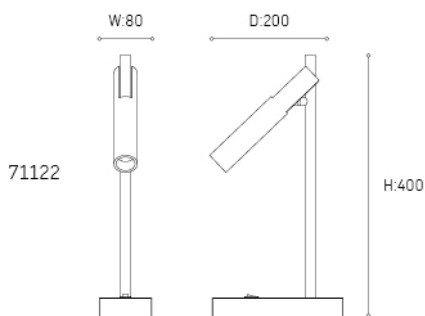

71122

Bedroom table light, can adjust the light effect easy as you like.

- LED: High voltage LED module/HONGLI or EPISTAR(SMD 2835 LED)
- PF: >0.5
- RA: >80
- Input voltage: 220~240V 50/60Hz
- Warranty: 3 years
- CCT: 2700K
- Energy efficiency: Variable LED lamps of the efficiency class A

Article no.	Description.	Features.	Lumens.
71122	LED Desk Lamp	Aluminium and Iron shell / SMD LED 6W 2700K	320lm