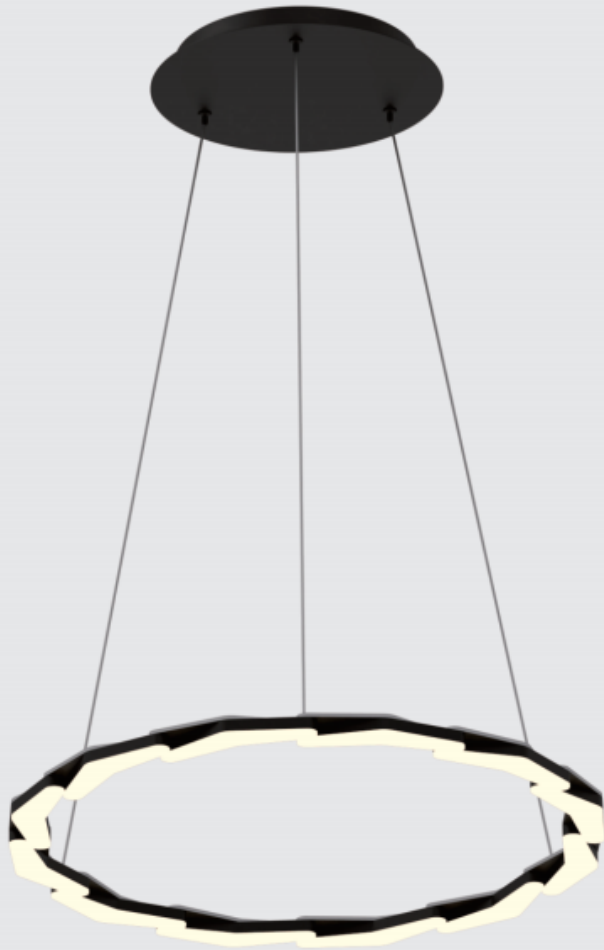

81065

TESDON

81065 LED 54W

81065 LED 54W

Discover the Elegance of Transformable Pendant Lamp

- *Transformable Design*: The wall lamp features a stunning design that opens and closes like a flower. When open, it provides expansive lighting; when closed, it offers a compact and elegant look.
- *Adjustable Light Settings*: Customize the brightness and mode to suit your mood or activity, whether its quiet evening toome rively athering ith riends.
- *Elegant Design*: - The lamps leek, odern esign omplements ny écor, adding a touch of sophistication and style to your living space.
- *Ceremonial Lighting Experience***: - Transform your everyday moments with a sense of ceremony. The unique opening and closing mechanism brings an added touch of elegance and sophistication to your home.