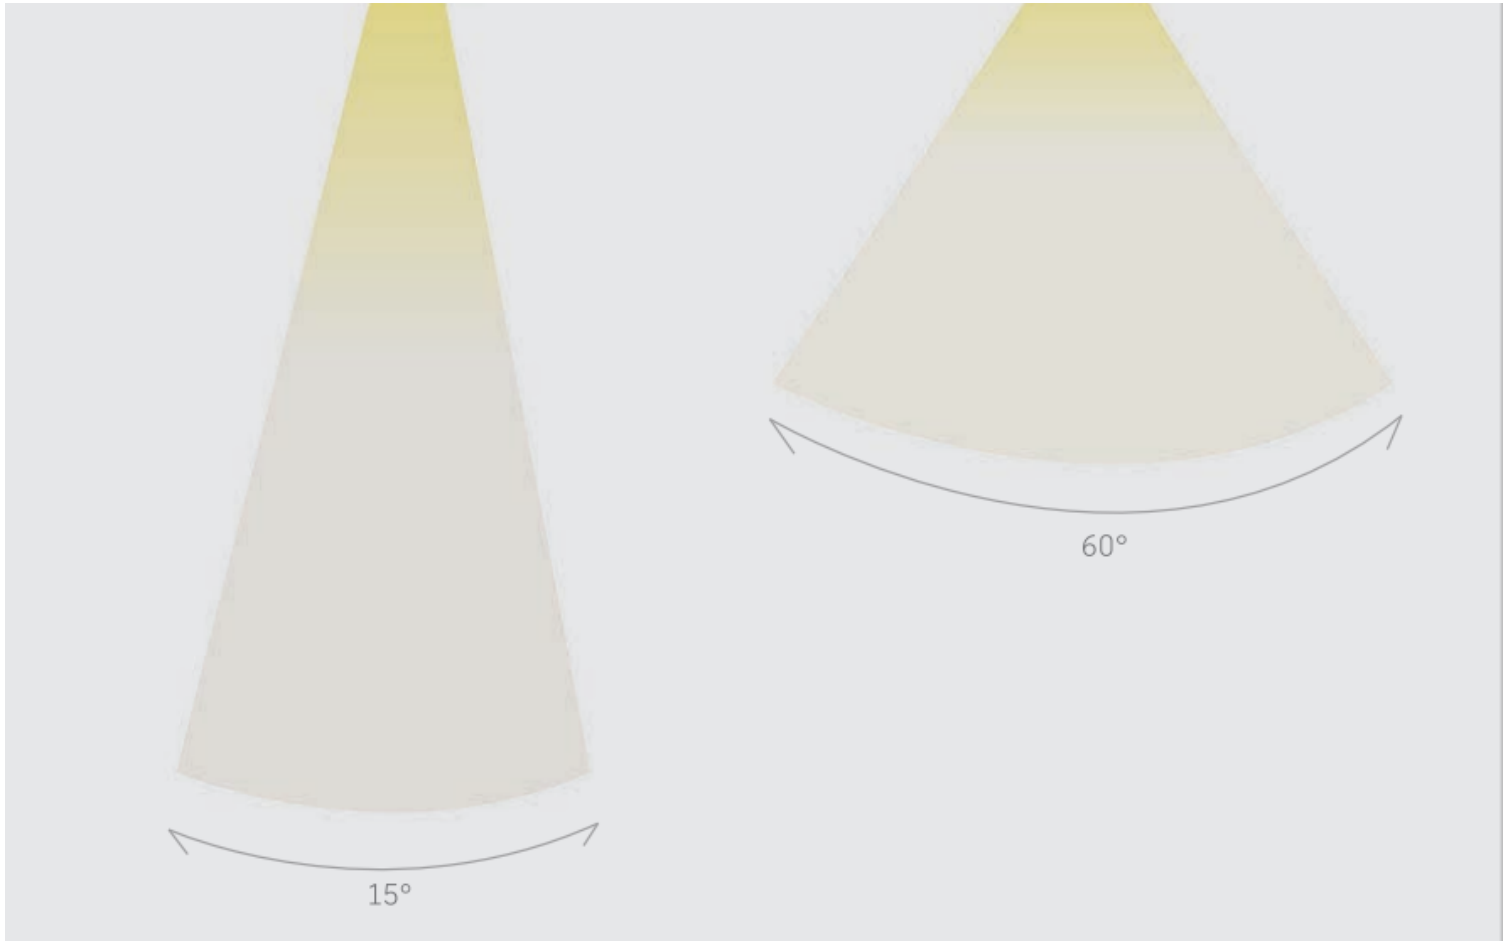

61213

61213 LED 10W OD90 (Opening diameter 75mm)

Illuminate with Precision, Adjust with Ease—Adjustable Beam Spotlight

2.4G Knob Remote Control: Effortlessly adjust the beam angle from the comfort of your seat.

Adjustable Beam Angle from 15° to 60°: Whether you need a focused spotlight or a wide floodlight, this spotlight adapts to your needs.-

Seamless Adjustment: Smooth and continuous beam angle adjustment for the perfect lighting every time.